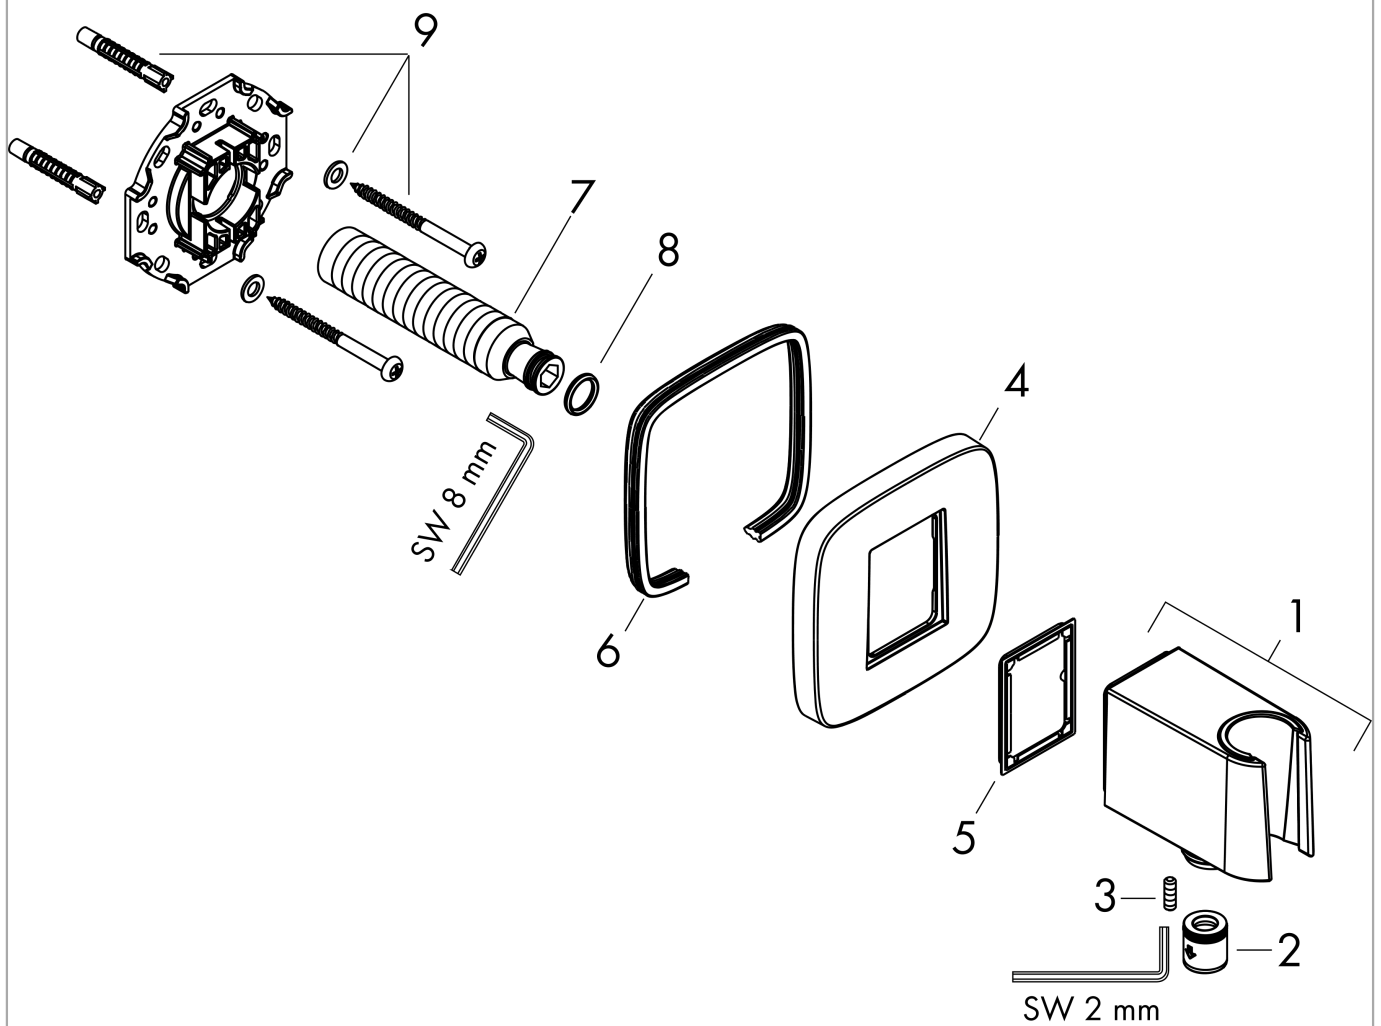

FixFit Q

Wall outlet with shower holder

Surfaces: **Brushed Bronze** Article Number: **26887140**

Exploded Drawing

Year of production: >06/22

FixFit Q

Wall outlet with shower holder

Surfaces: **Brushed Bronze** Article Number: **26887140**

Spare part list

Year of production: >06/22

Pos.	Description	Article Number	Price	PU
1	shower holder, assy	94695140	€ 129,23	1
2	set of non return valves DW 15	94074000	€ 13,92	1
3	null	93841000	€ 3,21	1
4	escutcheon	94697140	€ 129,23	1
5	seal	94694000	€ 3,21	1
6	seal	97530000	€ 5,24	1
7	connecting thread G½	98933000	€ 57,12	1
8	O-ring 11x2	98127000	€ 3,21	1
9	mounting set	96179000	€ 11,31	1