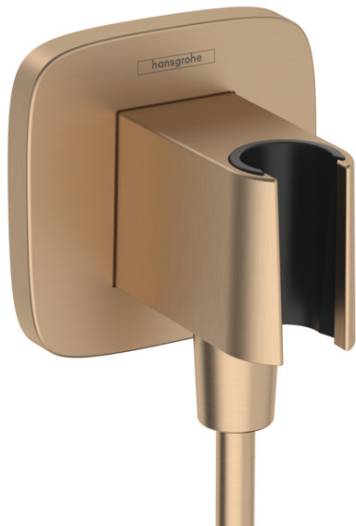

FixFit Q

Wall outlet with shower holder

Surfaces: **Brushed Bronze** Article Number: **26887140**

Description

product features

- consists of: wall connector, escutcheon
- version: plastic housing with internal water supply made of plastic
- fixed holding position
- for all Hansgrohe hand showers
- for hoses with conical nut
- material: plastic
- with non-return valve
- connection type: G 1/2

Product image