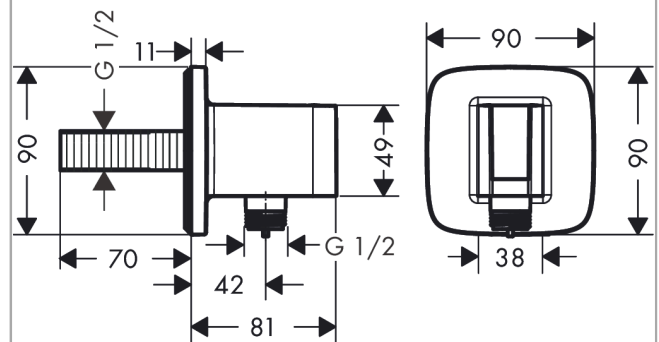

Scale drawing